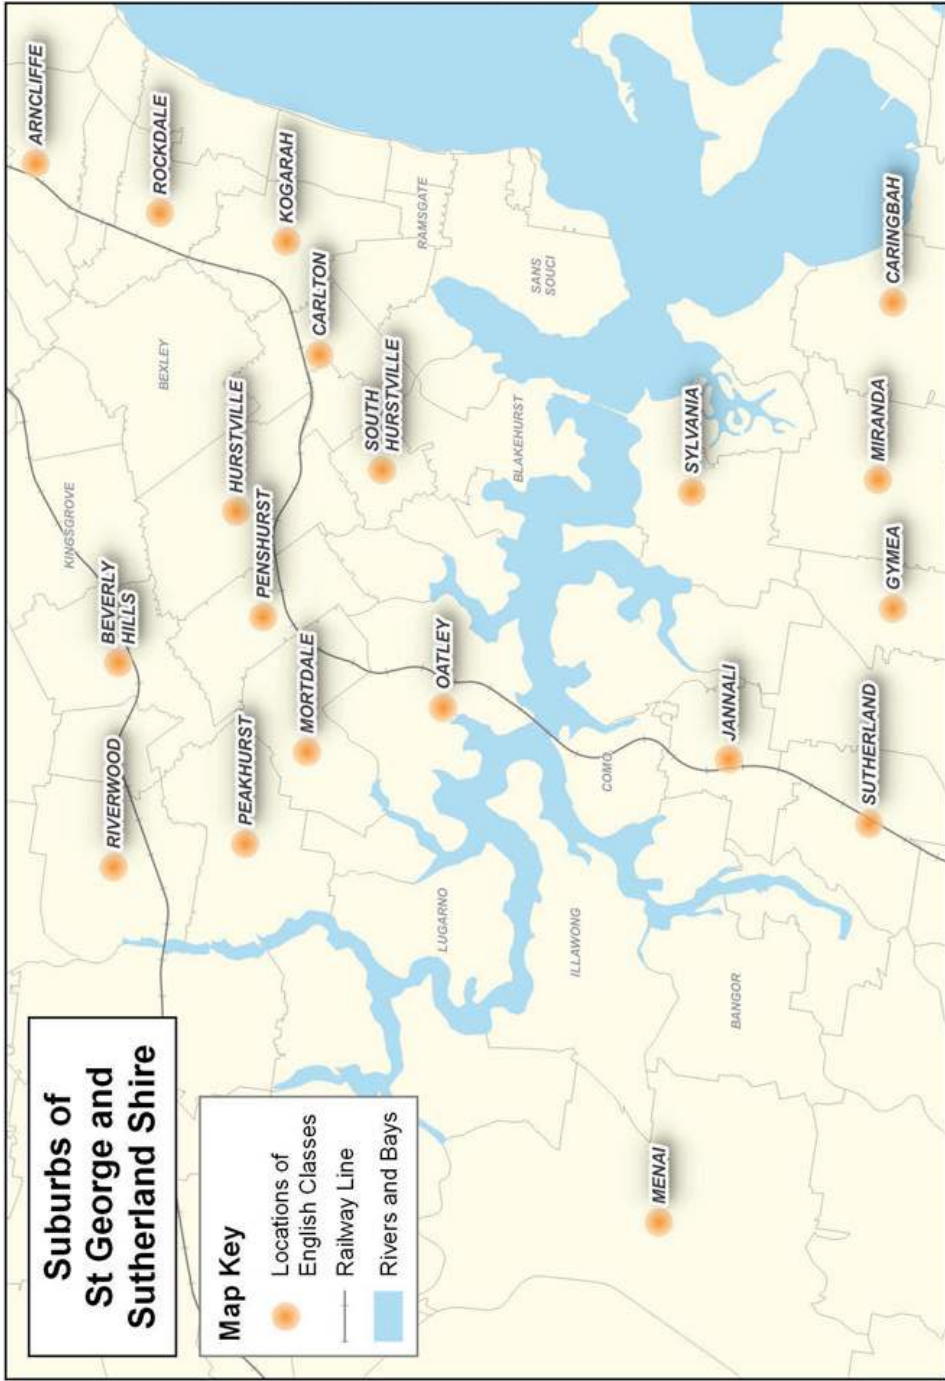

Suburbs of St George and Sutherland Shire

Map Key

- Locations of English Classes
- Railway Line
- Rivers and Bays

ST GEORGE

Provider's Name	Provider's Contact	Class Information	Class Hours	Fee	Childcare	After Hours/Weekends	Specific Language Group
Advance Diversity Services	9597 5455 Level 3 Building 2 231/7-11 The Avenue, Hurstville	Beginners, Intermediate (Conversation only)	Monday 10:00am-12:00pm (during school terms)	Free	No	No	Open to all
Beverly Hills Intensive English Centre	9533 1293 Melvin St North, Beverly Hills	High school students only	Monday to Friday (During school term)	School fees	No	No	Open to all depending on visa eligibility
Kogarah Community Services	9587 6622 Kogarah Community Hub, 49 English Street, Kogarah	Beginners (Permanent residents and some visa holders only)	Tuesday 10:00am- 1:00pm (During school term)	Free	No	No	Open to permanent residents and some visa holders only
Hurstville Church of Christ	9580 3329 31 MacMahon Street, Hurstville	Beginners, Intermediate (Conversation only)	Saturday 10:00am-12:00pm (During school terms)	Free	No	Weekend class available	Open to all
Kogarah Intensive English Centre	9587 0529 Gladstone Street, Kogarah	High school students only	Monday to Friday 8:30am-2:45pm (During school terms)	School fees	No	No	Open to all depending on visa eligibility