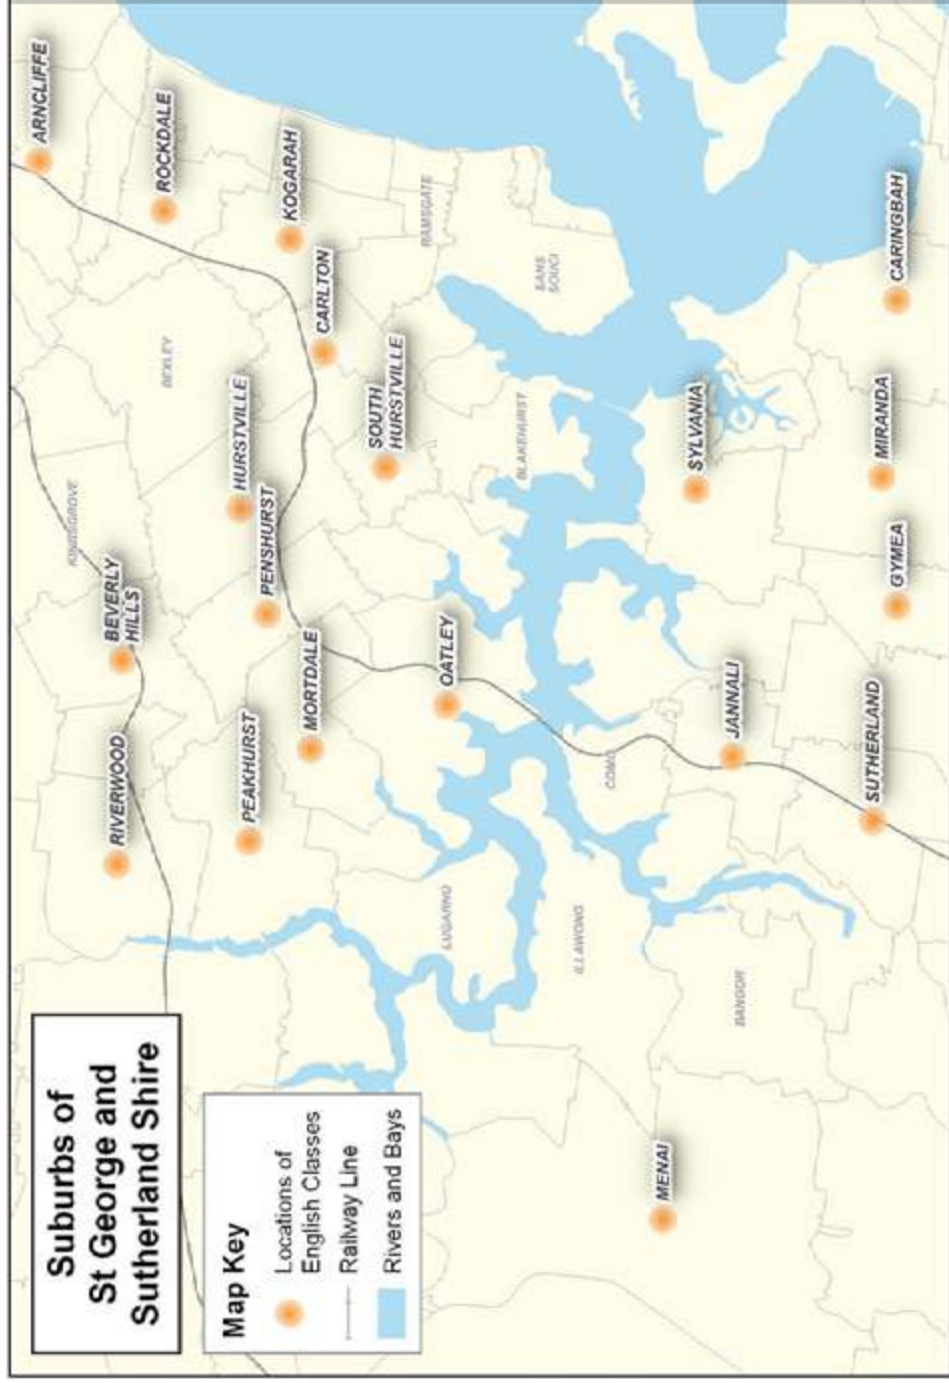

Suburbs of St George and Sutherland Shire

Map Key

- Locations of English Classes
- Railway Line
- Rivers and Bays

ST GEORGE

Provider's Name	Provider's Contact	Class Information	Class Hours	Fee	Childcare	After Hours/ Weekends	Specific Language Group
Advance Diversity Services	Level 3 Building 2 231/7-11 The Avenue Hurstville	Beginners (Conversation only)	Wednesday 10:30am-11:30am (During school term)	Free	No	No	Chinese and Nepalese
Beverly Hills Intensive English Centre	9533 1293 Melvin Street North Beverly Hills	High school students only	Monday to Friday (During school term)	School fees	No	No	Open to all depending on visa eligibility
Hurstville Church of Christ	9580 3329 31 MacMahon Street Hurstville	Beginners, Intermediate (Conversation only)	Saturday 10:00am-12:00pm (During school term)	Free	No	Weekend class available	Open to all
Jubilee Community Services Inc.	9579 6322 2B-2C Boundary Road Mortdale	Beginners, Intermediate	Friday 9:30am-11:30am	Gold coin donation	Yes	No	Cantonese and Mandarin
Kogarah Community Services	9587 6622 Kogarah Community Hub, 49 English Street Kogarah	Beginners (Permanent residents and some visa holders only)	Tuesday 10:00am- 1:00pm (During school term) Wednesday 9:00am-11:00am (During school term)	Free	No	No	Open to all
Hurstville Church of Christ	9580 3329 31 MacMahon Street, Hurstville	English Beginners, Intermediate (Conversation only)	Saturday 10:00am-12:00pm (During school term)	Free	No	Weekend class available	Open to all