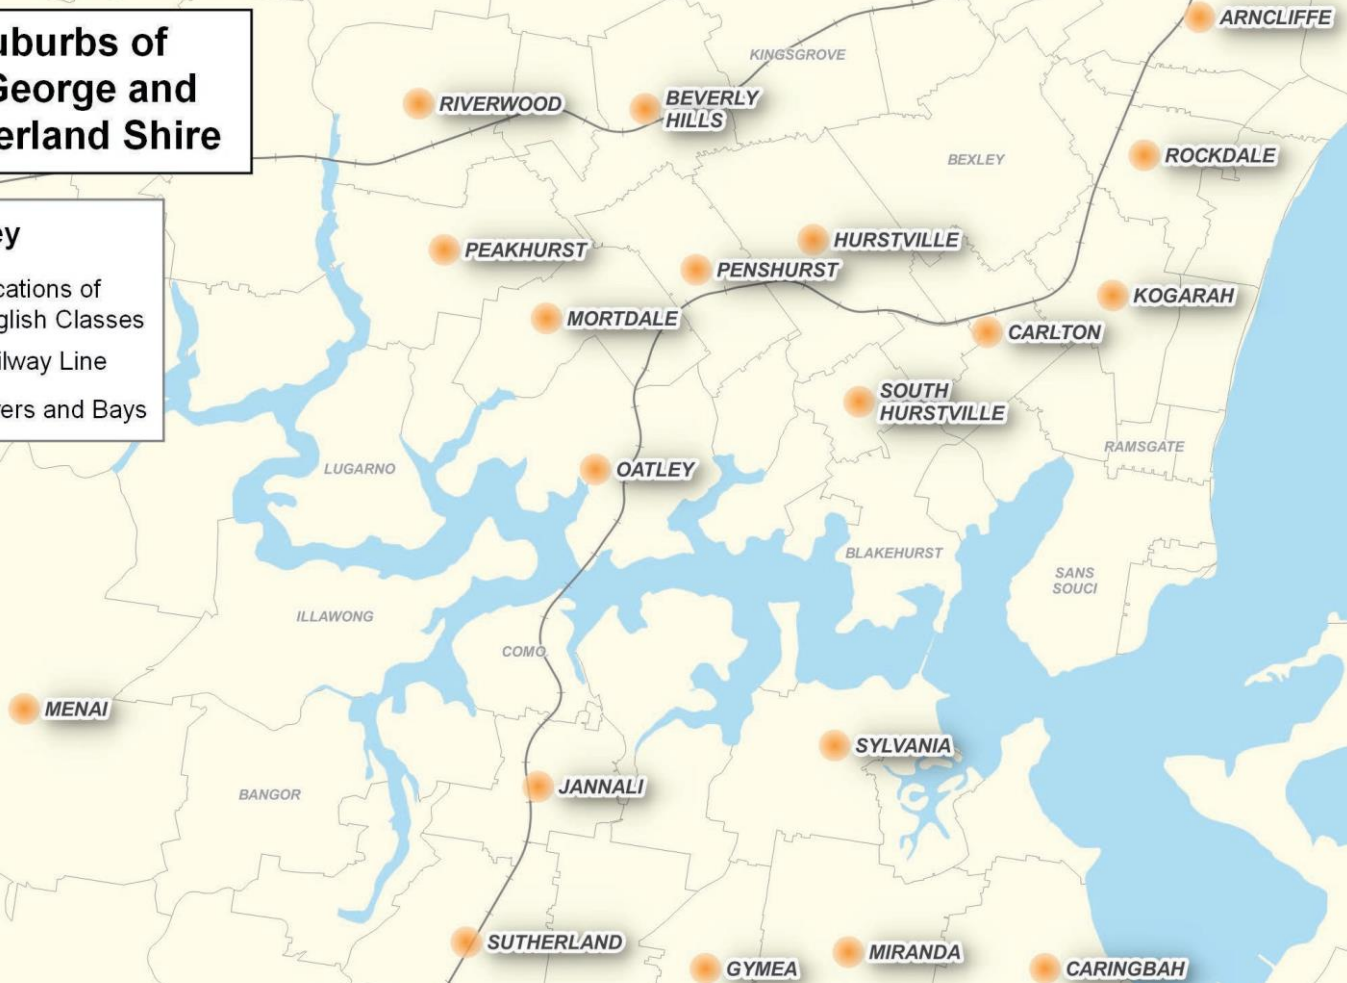

The St George and Sutherland Shire areas cater for beginner to advanced English language learners with a variety of locations, times, and study options.

With colleges and community centres as well as online courses, anyone can begin or continue to improve their English language skills for leisure, education, or employment.

You can download a copy of this directory online through
www.georgesriver.nsw.gov.au

Suburbs of St George and Sutherland Shire

Map Key

- Locations of English Classes
- Railway Line
- Rivers and Bays

ST GEORGE