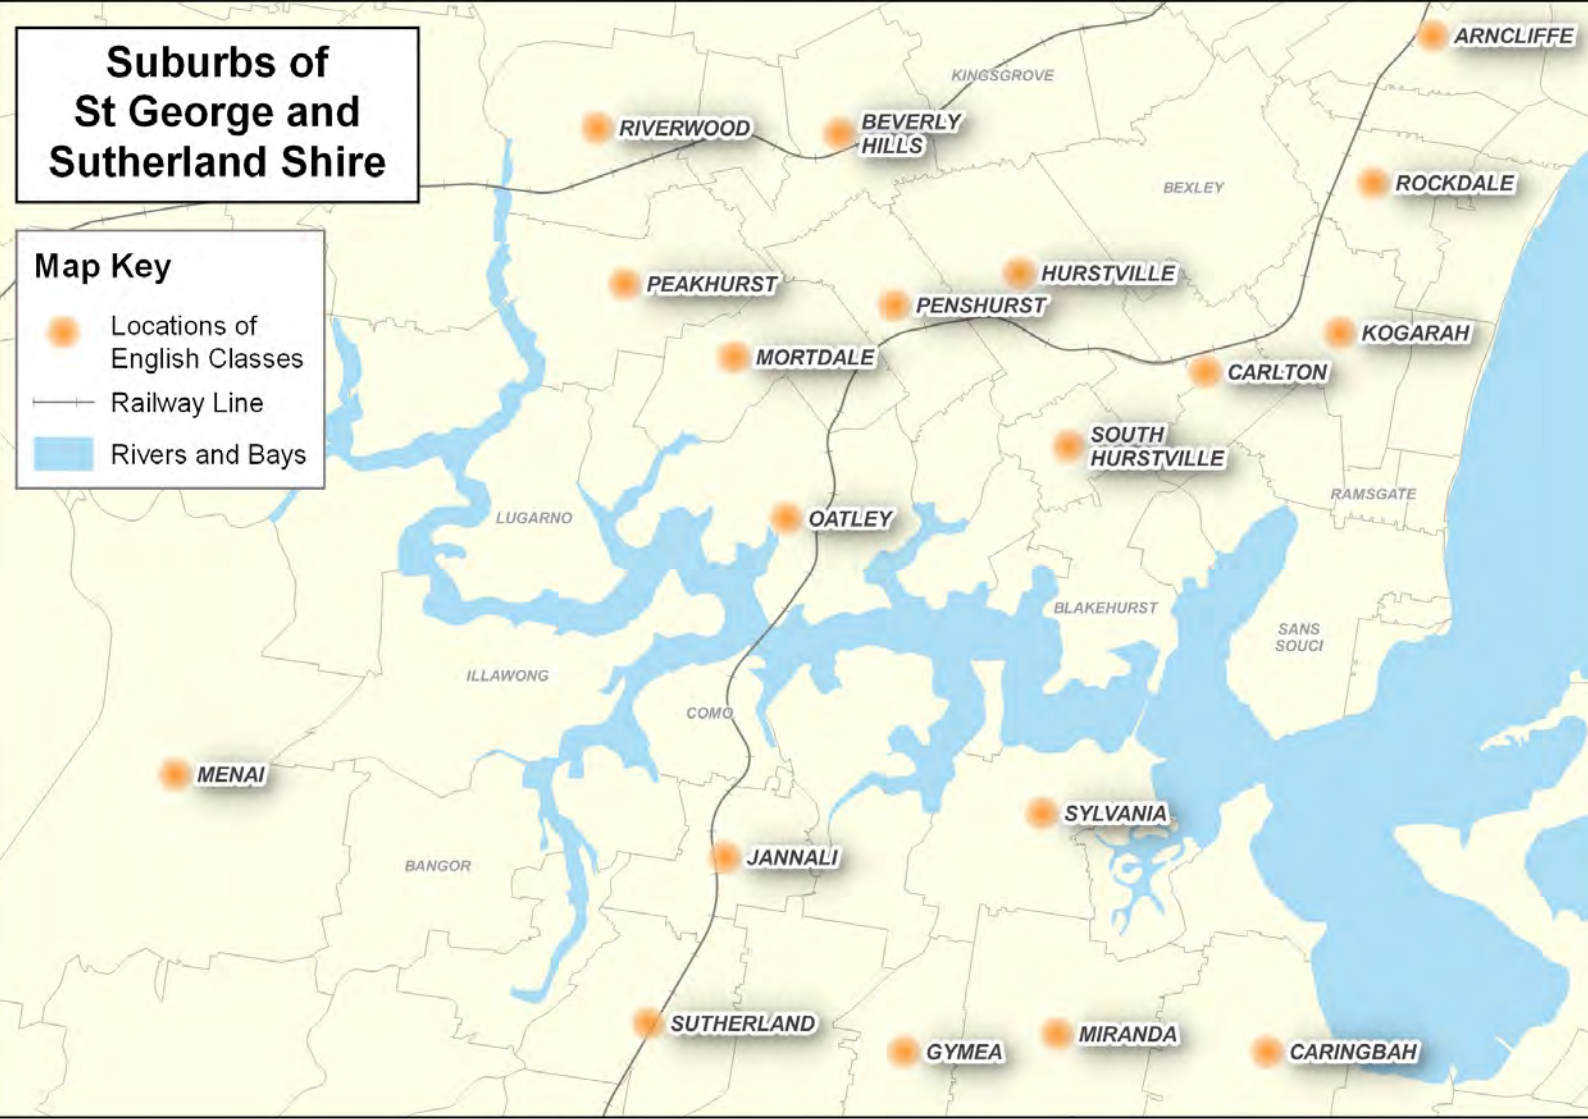

Suburbs of St George and Sutherland Shire

Map Key

- Locations of English Classes
- —+— Railway Line
- Rivers and Bays